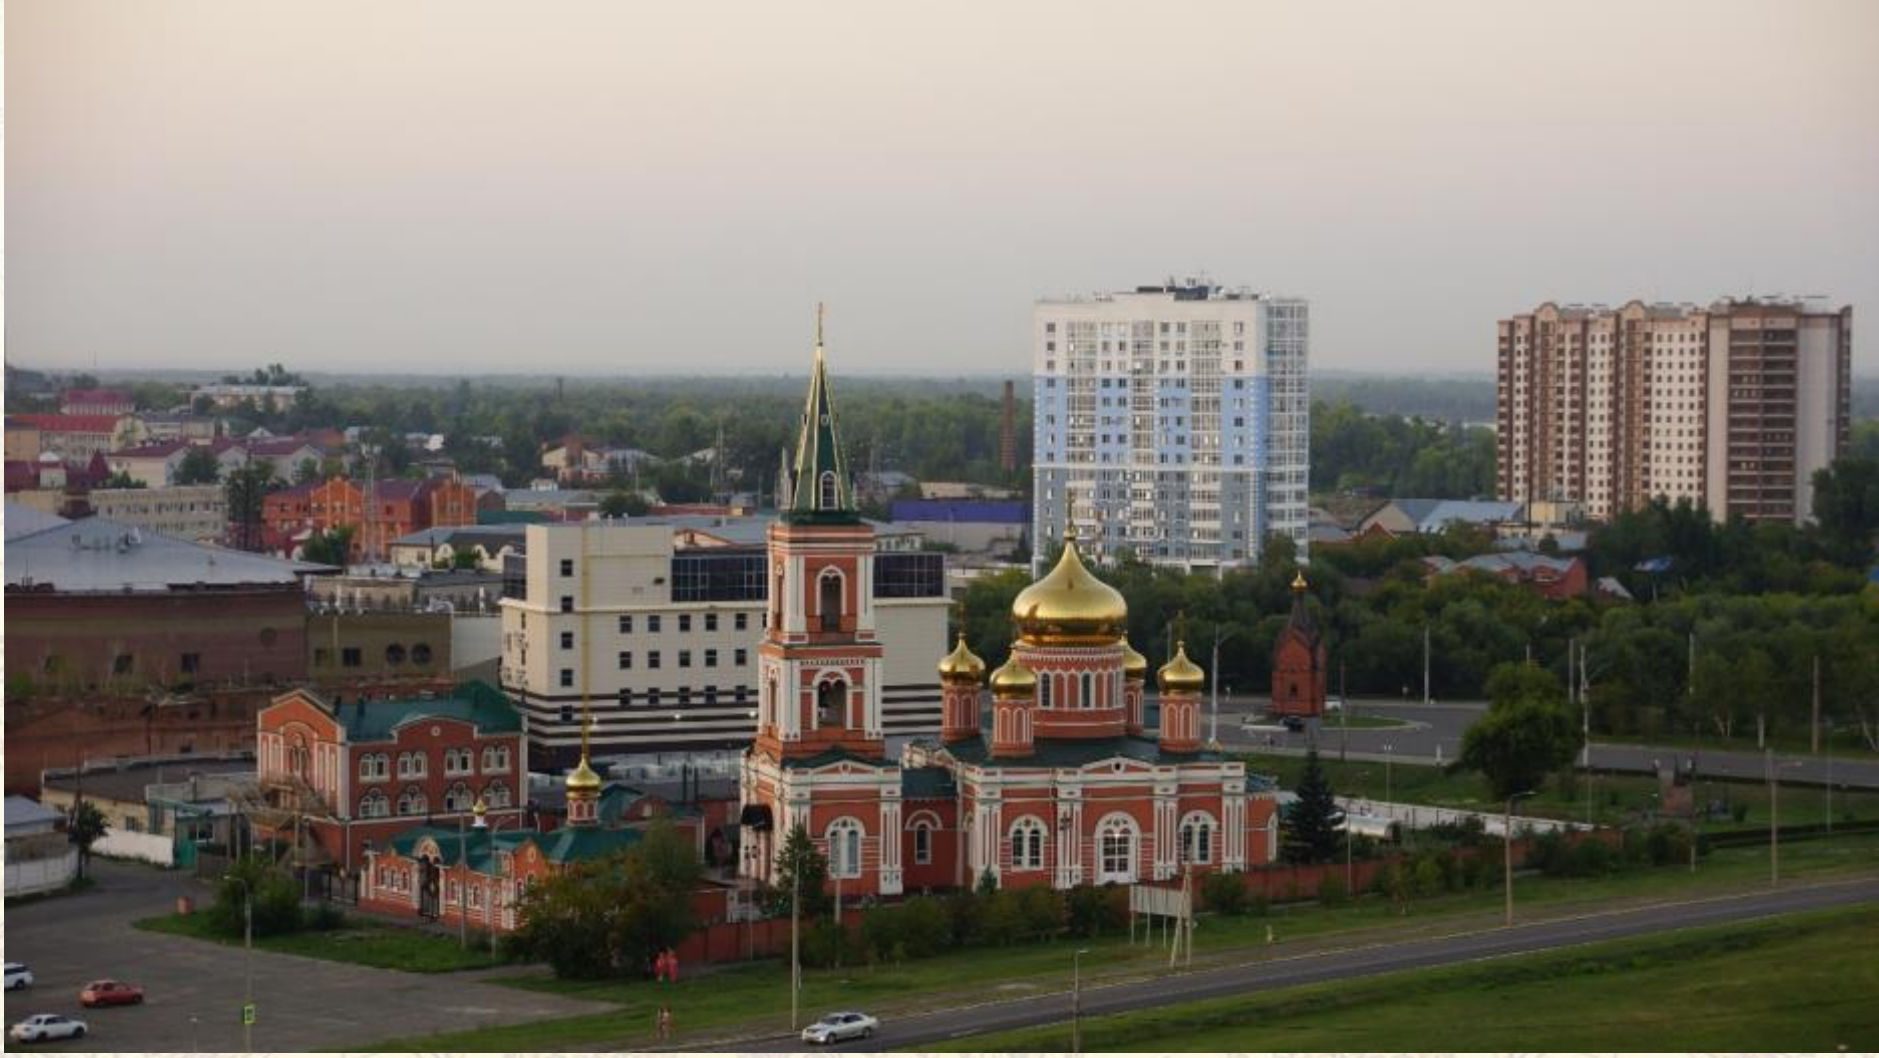

The background is a detailed, aged map of the Northern Hemisphere, likely a celestial or geographical map. It features a grid of latitude and longitude lines. The map is divided into sections, with zodiac constellations depicted in the lower half. The constellations are rendered in a classic, engraved style with various figures and symbols. The overall color palette is warm, with shades of yellow, orange, and brown, giving it an antique appearance. The text is overlaid on the upper and central parts of the map.

ПУТЕВЫЕ ЗАМЕТКИ

Барнаул

Windows taskbar on the right side of the screen, showing icons for Mail.ru, WhatsApp, Google Earth, and other applications. The system tray at the bottom right displays the date and time: 20:56 12.09.2020, along with icons for network, volume, and power.

РЫНОК РЫНОК

БАРНАУЛ

АЭРОПОРТ
БАРНАУЛ
имени Германа Степановича Титова