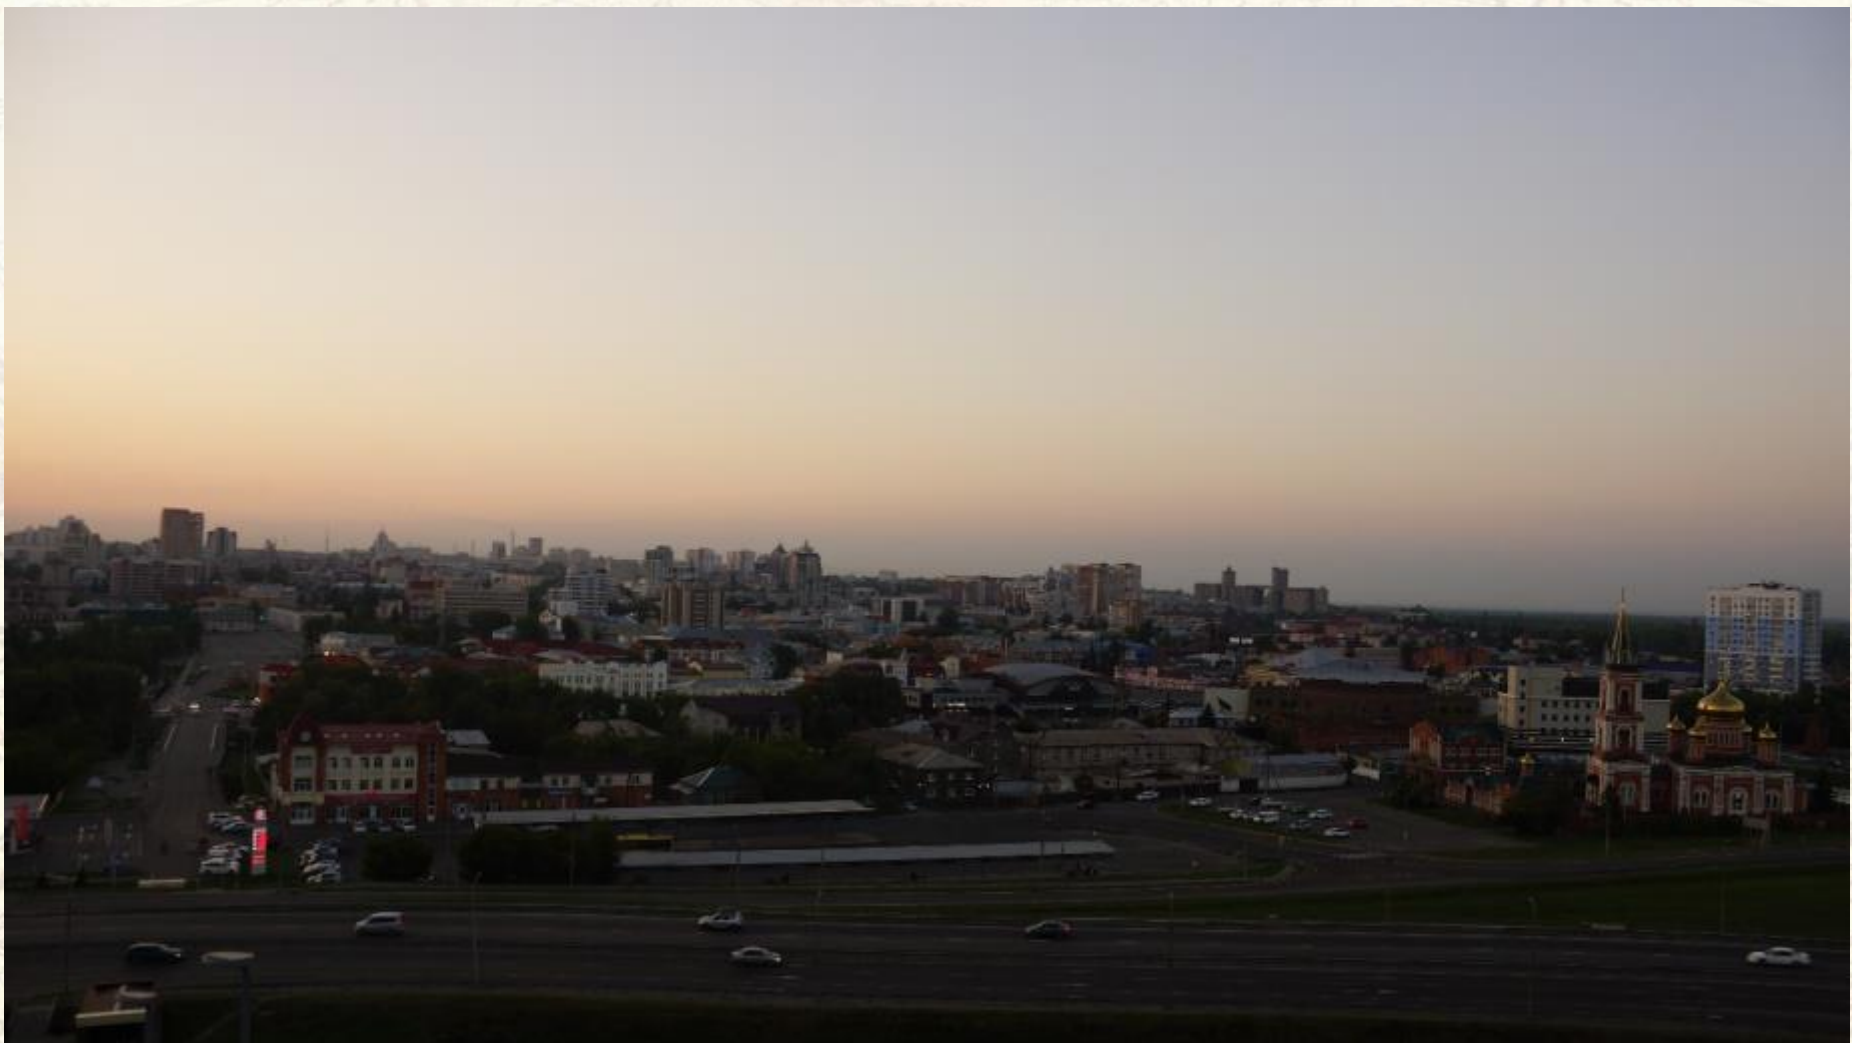

The background is a detailed, aged map of the Northern Hemisphere, likely a celestial or geographical map. It features a grid of latitude and longitude lines. The map is divided into sections, with zodiac constellations depicted in the lower half. The constellations are rendered in a classic, engraved style with various figures and symbols. The overall color palette is warm, with shades of yellow, orange, and brown, giving it an antique appearance. The text is overlaid on the upper and central parts of the map.

ПУТЕВЫЕ ЗАМЕТКИ

Барнаул

Windows taskbar on the right side of the screen, showing icons for Mail.ru, WhatsApp, Google Earth, and other applications. The system tray at the bottom right displays the date and time: 20:56 12.09.2020, along with icons for network, volume, and power.

РЫНОК РЫНОК

БАРНАУЛ

АЭРОПОРТ
БАРНАУЛ
имени Германа Степановича Титова