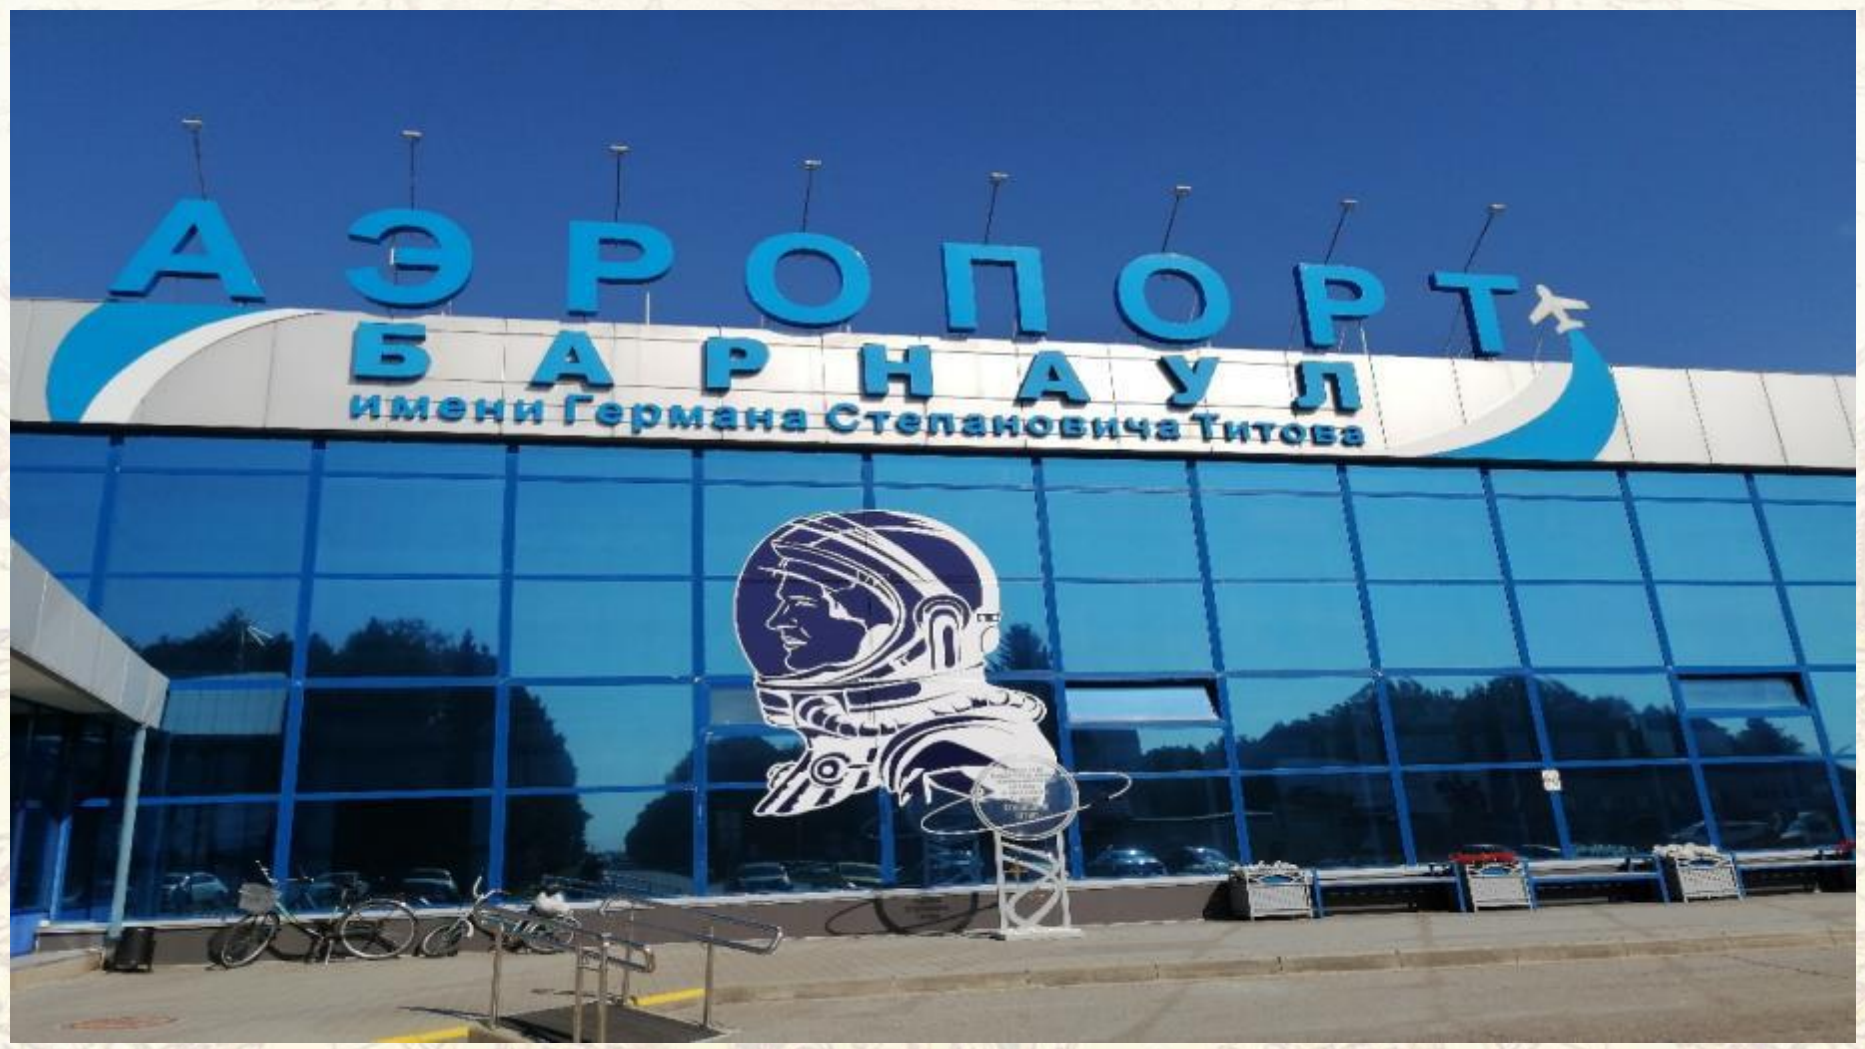

The background is a detailed, aged map of the Northern Hemisphere, likely a celestial or geographical map. It features a grid of latitude and longitude lines. The map is divided into sections, with zodiac constellations depicted in the lower half. The constellations are rendered in a classic, engraved style with various figures and symbols. The overall color palette is warm, with shades of yellow, orange, and brown, giving it an antique appearance. The text is overlaid on the upper and central parts of the map.

ПУТЕВЫЕ ЗАМЕТКИ

Барнаул

Windows taskbar on the right side of the screen, showing icons for Mail.ru, WhatsApp, Google Earth, and other applications. The system tray at the bottom right displays the date and time: 20:56 12.09.2020, along with icons for network, volume, and power.

РЫНОК РЫНОК

БАРНАУЛ

АЭРОПОРТ
БАРНАУЛ
имени Германа Степановича Титова